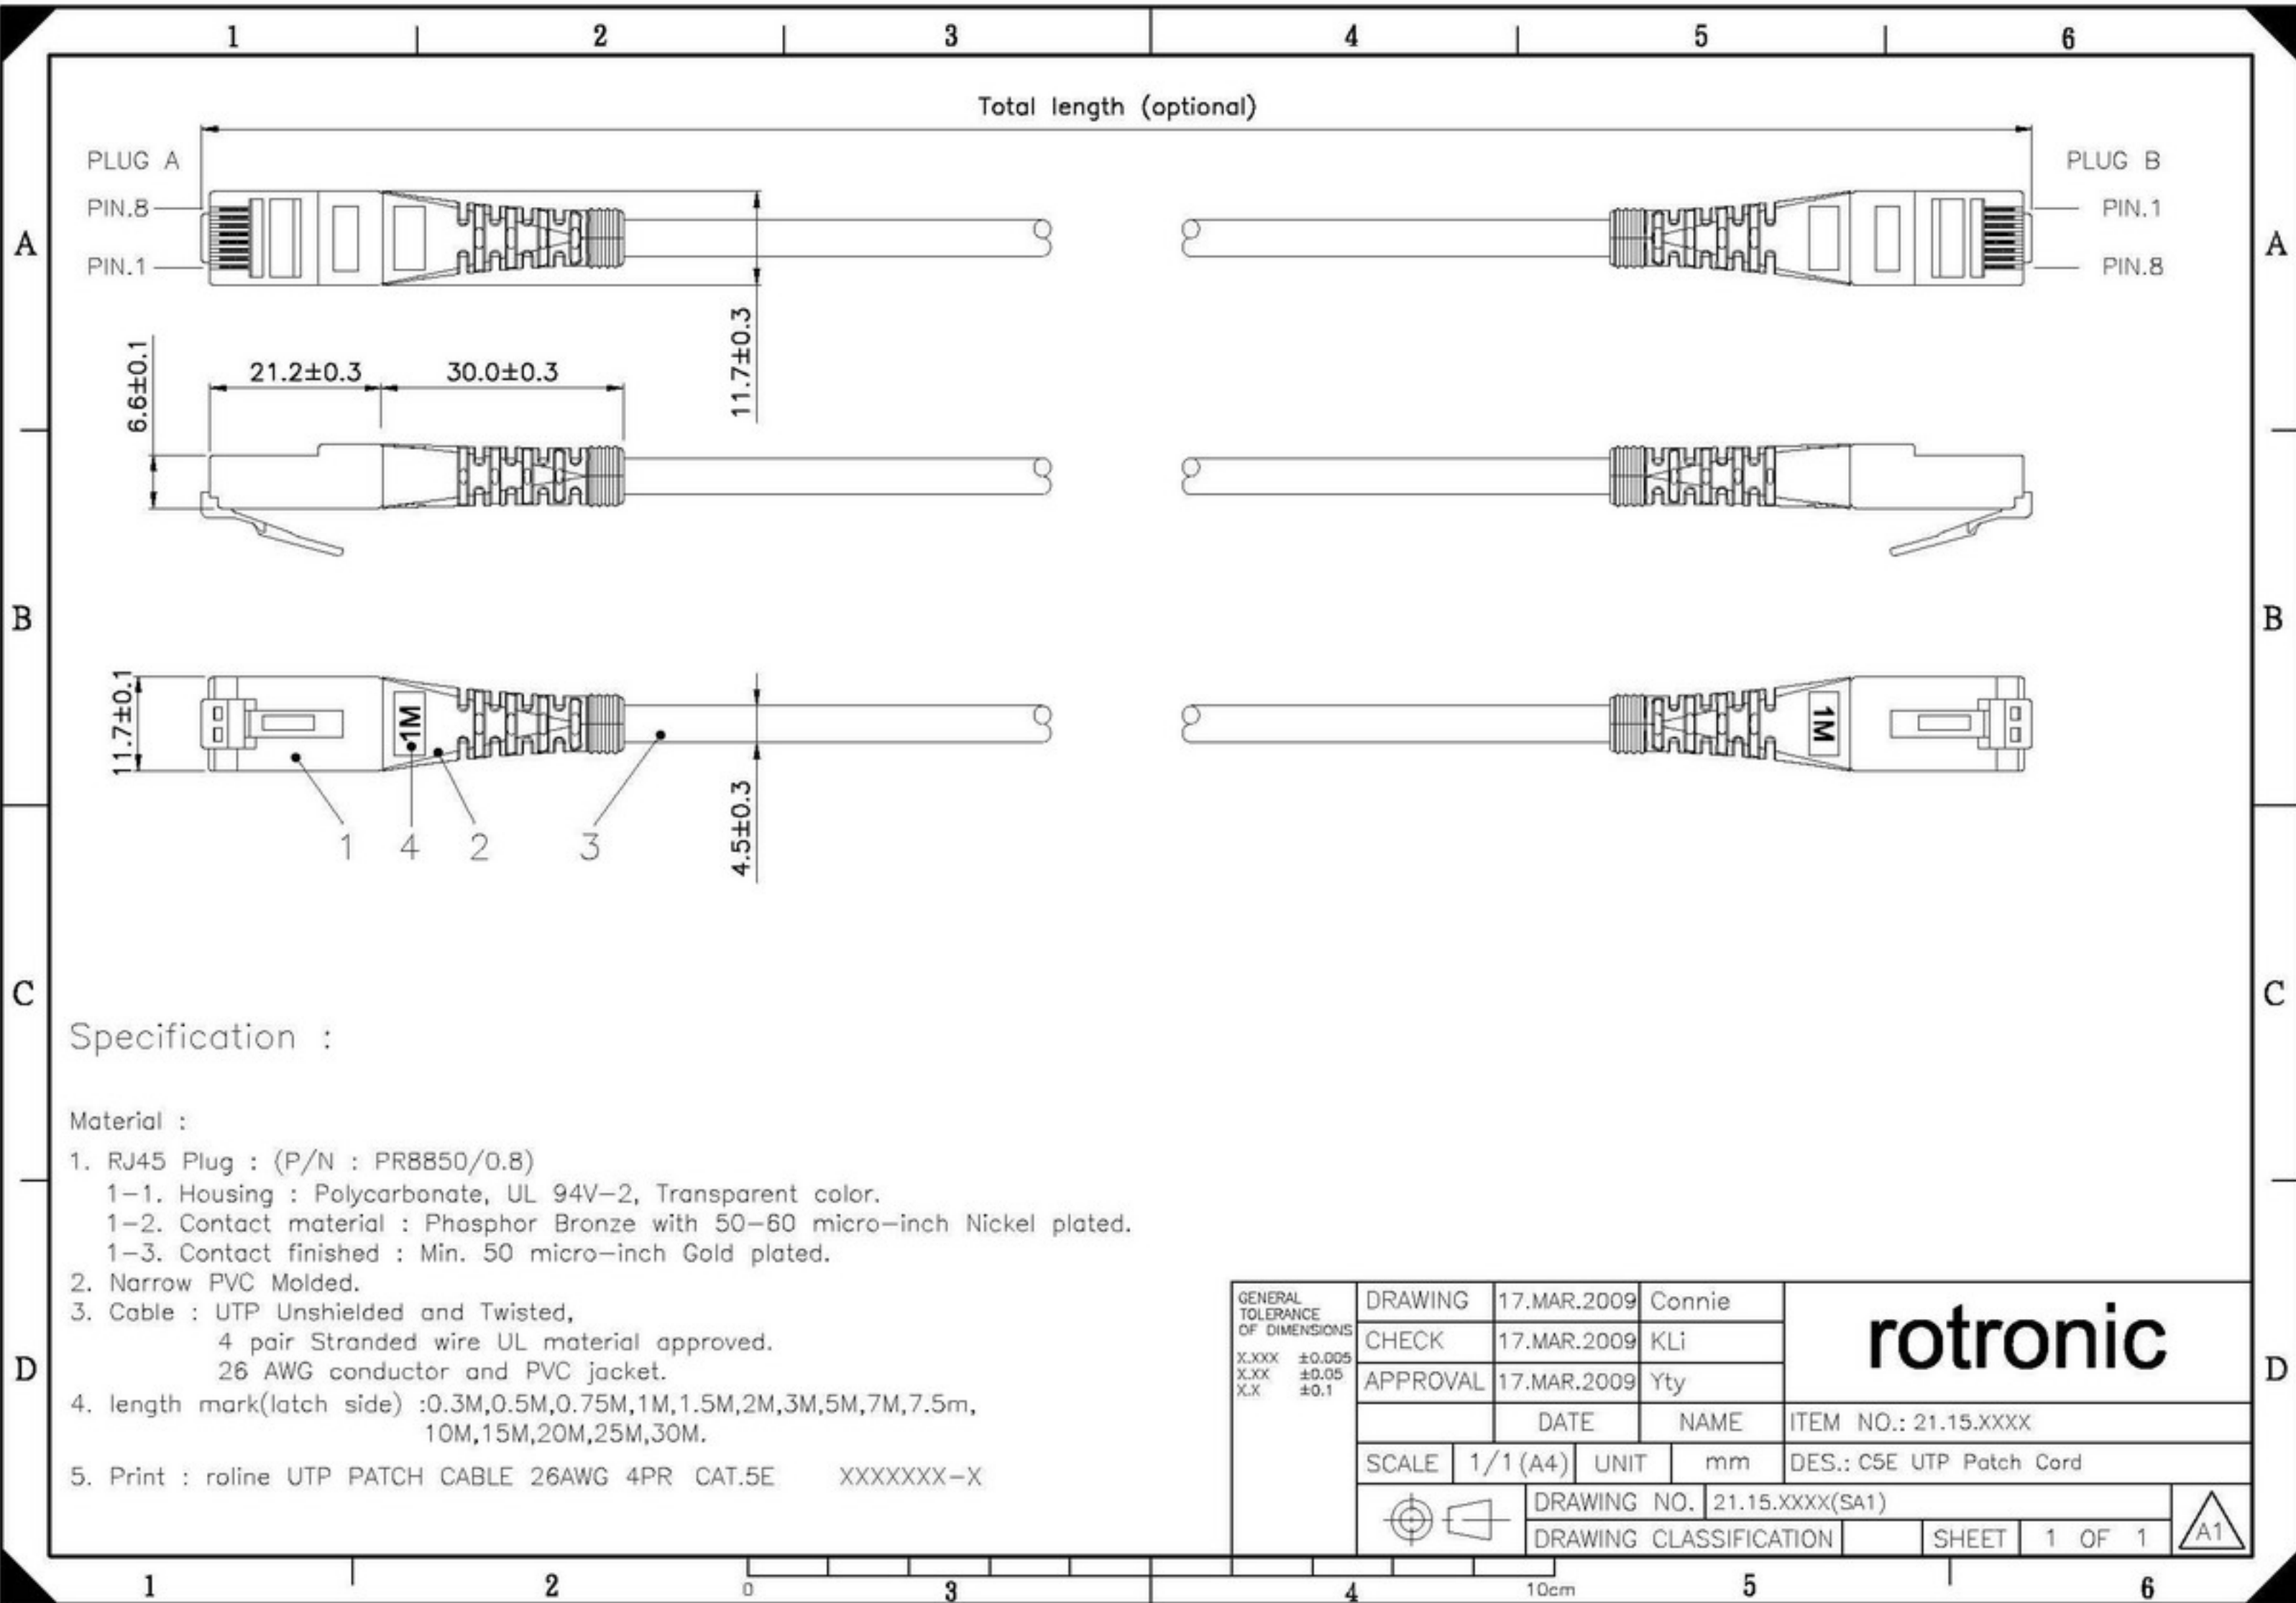

Datenblatt - Fiche technique - Data sheet

**21.15.0542**

ROLINE UTP-Patchkabel konf. Kat. 5e, gelb, 2,0 m

Cordon ROLINE Cat.5e UTP confectionné, jaune, 2,0 m

ROLINE UTP Patch Cord Cat.5e, yellow, 2.0 m

Specification :

Material :

1. RJ45 Plug : (P/N : PR8850/0.8)
  - 1-1. Housing : Polycarbonate, UL 94V-2, Transparent color.
  - 1-2. Contact material : Phosphor Bronze with 50-60 micro-inch Nickel plated.
  - 1-3. Contact finished : Min. 50 micro-inch Gold plated.
2. Narrow PVC Molded.
3. Cable : UTP Unshielded and Twisted,
  - 4 pair Stranded wire UL material approved.
  - 26 AWG conductor and PVC jacket.
4. length mark(latch side) :0.3M,0.5M,0.75M,1M,1.5M,2M,3M,5M,7M,7.5m, 10M,15M,20M,25M,30M.
5. Print : roline UTP PATCH CABLE 26AWG 4PR CAT.5E XXXXXX-X

GENERAL TOLERANCE OF DIMENSIONS X.XXX ±0.005 X.XX ±0.05 X.X ±0.1	DRAWING	17.MAR.2009	Connie	<b>rotronic</b>
	CHECK	17.MAR.2009	KLi	
	APPROVAL	17.MAR.2009	Yty	
		DATE	NAME	ITEM NO.: 21.15.XXXX
	SCALE 1/1 (A4)	UNIT mm	DES.: C5E UTP Patch Cord	
	DRAWING NO. 21.15.XXXX(SA1)		SHEET 1 OF 1	
	DRAWING CLASSIFICATION			